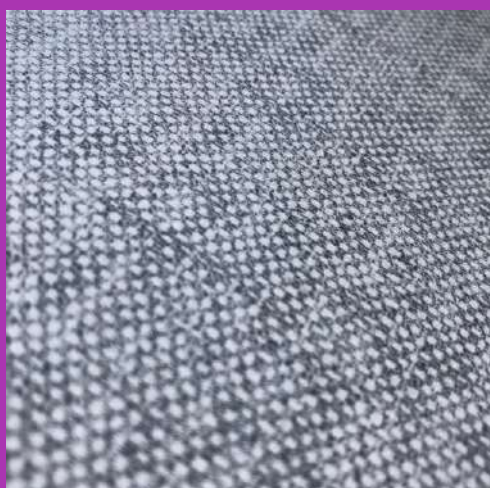

✓ Тест на содержание пластификаторов ниже ПДН

Пройден 

COLOR CARD STONE

COLOR CARD ART WOOD

COLOR CARD MATTE

Stone SE-016 Рикон

STONE

Stone SE-017 Po6

SOFT TOUCH

SF-25 Айрон

SOFT TOUCH

Дримвуд Графит 0020-W18P (доступно в 0,3 мм и 0,18 мм) **МАТТЕ**

Дримвуд Грей 0021-W18P (доступно в 0,3 мм и 0,18 мм)

МАТТЕ

The image shows a close-up of a metallic surface with a complex, wavy, and textured pattern. The pattern consists of numerous fine, parallel lines that curve and ripple across the surface, creating a sense of depth and movement. The color is a muted, metallic grey with subtle variations in tone due to the lighting and the texture.