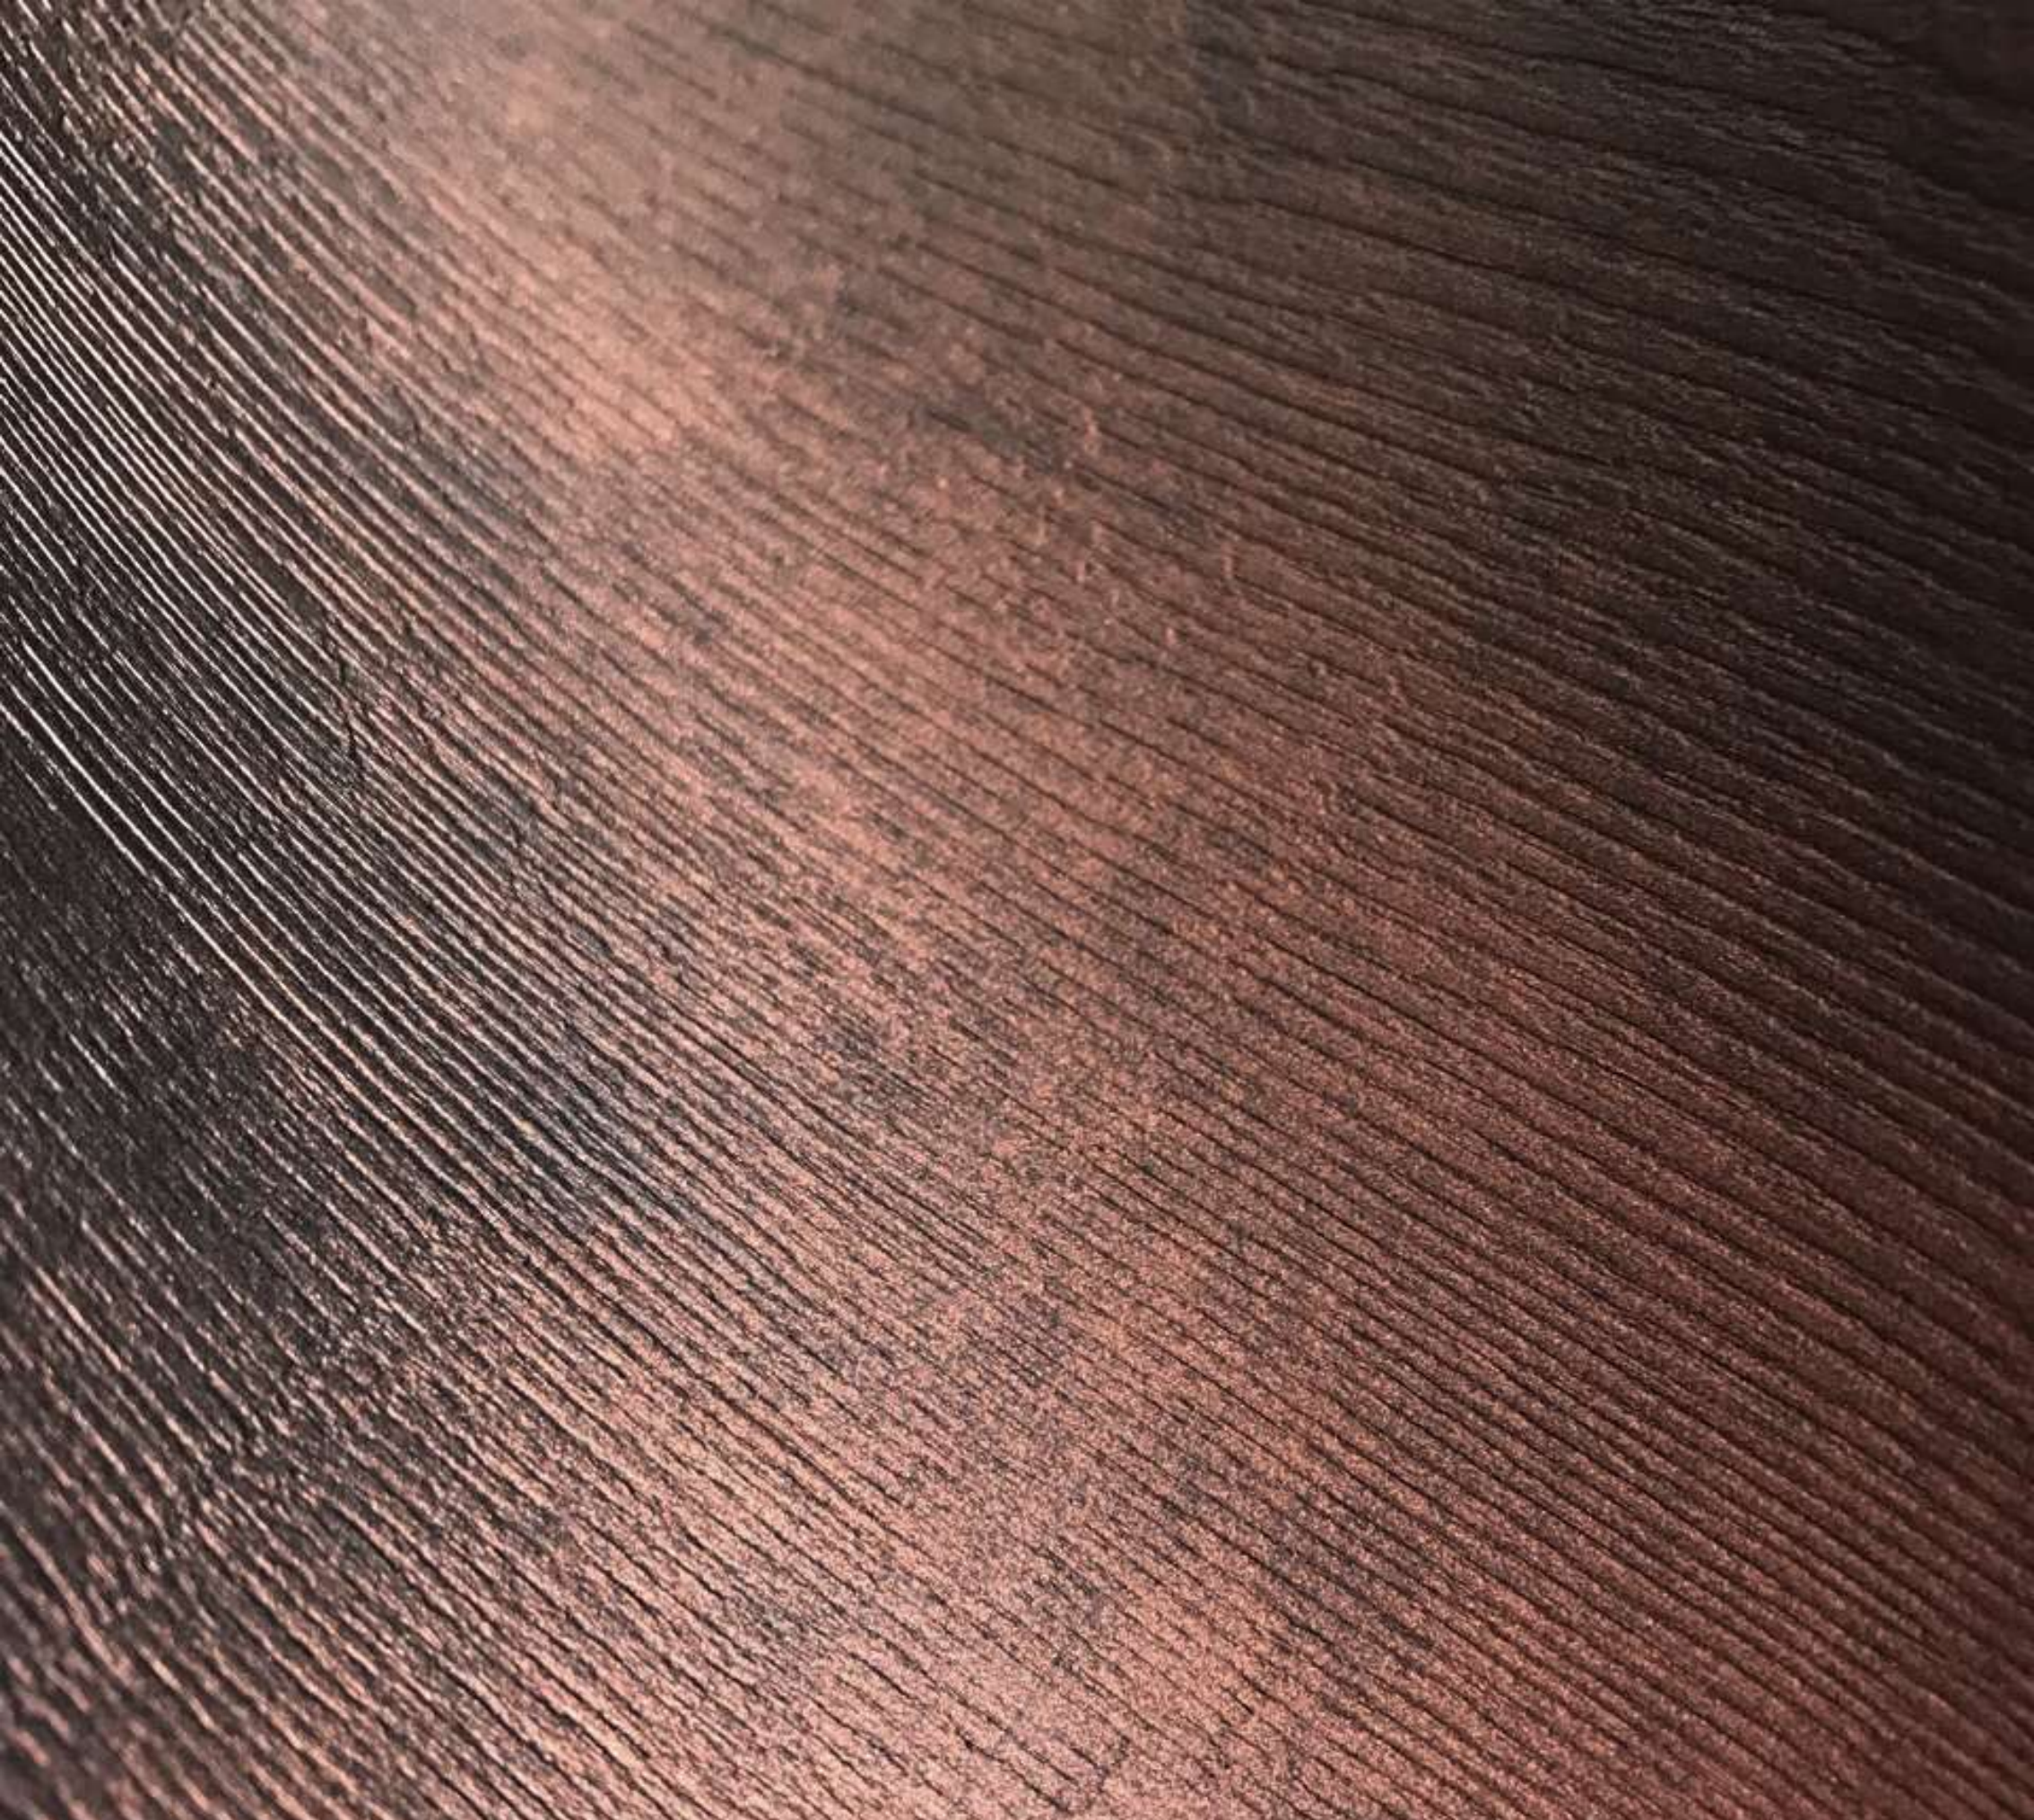

ART WOOD

AW-11 Бора

ART WOOD

AW-12 Гресо

ART WOOD

AW-13 Сирокко

ART WOOD

AW-14 Кариф

SOFT TOUCH

SF-25 Айрон

SOFT TOUCH

Дримвуд Графит 0020-W18P (доступно в 0,3 мм и 0,18 мм) **МАТТЕ**

Дримвуд Грей 0021-W18P (доступно в 0,3 мм и 0,18 мм)

МАТТЕ

The image shows a close-up of a metallic surface with a complex, wavy, and textured pattern. The pattern consists of numerous fine, parallel lines that curve and ripple across the surface, creating a sense of depth and movement. The color is a muted, metallic grey with subtle variations in tone due to the lighting and the texture.